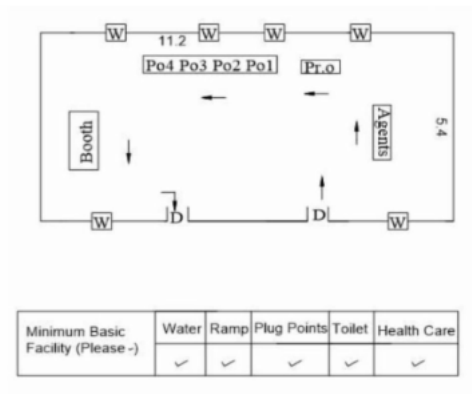

Nazri Naksha

Google Map View

Polling Station Building Front View

Polling Station Front View

Cad View

Key MAP View