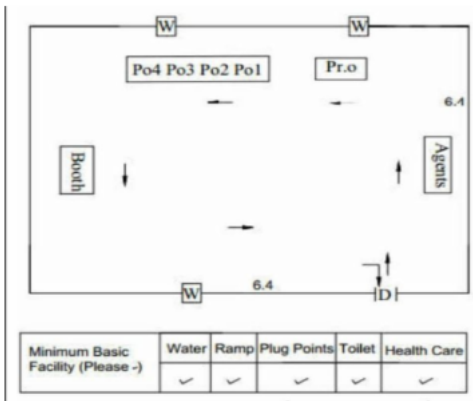

Nazri Naksha

Google Map View

Polling Station Building Front View

Polling Station Front View

Cad View

Key MAP View