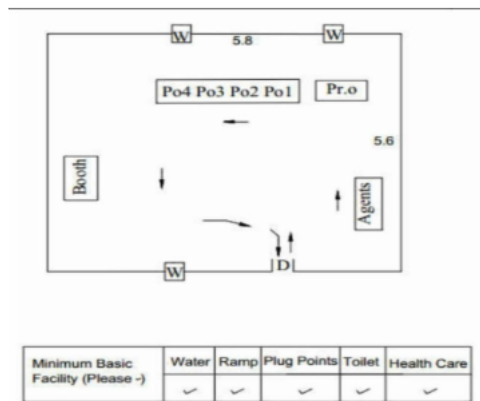

Nazri Naksha

Google Map View

Polling Station Building Front View

Polling Station Front View

Cad View

Key MAP View