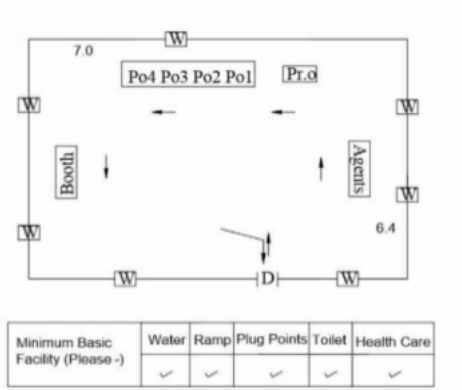

Nazri Naksha

Google Map View

Polling Station Building Front View

Polling Station Front View

Cad View

Key MAP View