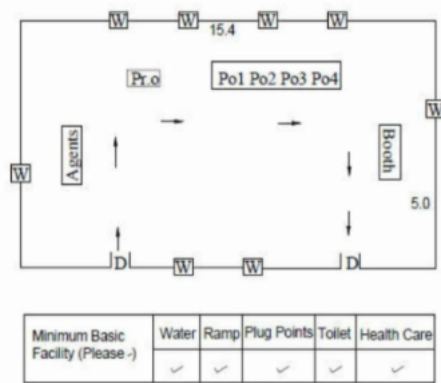

Nazri Naksha

Google Map View

Polling Station Building Front View

Polling Station Front View

Cad View

Key MAP View