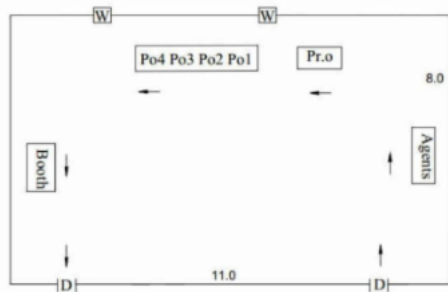

Cad View

Minimum Basic Facility (Please -)	Water	Ramp	Plug Points	Toilet	Health Care
	✓	✓	✓	✓	✓