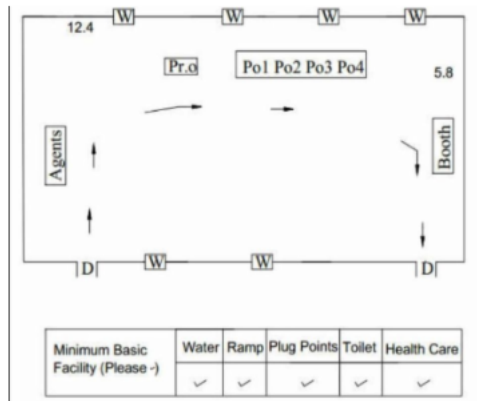

Nazri Naksha

Google Map View

Polling Station Building Front View

Polling Station Front View

Cad View

Key MAP View