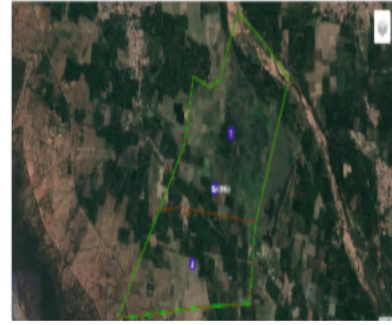

Nazri Naksha

Google Map View