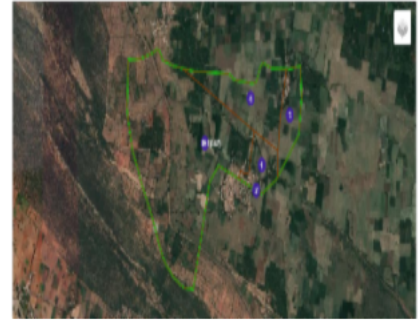

Nazri Naksha

Google Map View