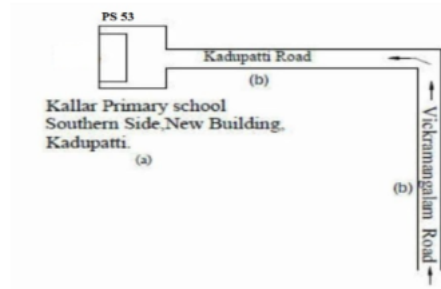

Cad View

Key MAP View

Minimum Basic Facility (Please -)	Water	Ramp	Plug Points	Toilet	Health Care
	✓	✓	✓	✓	✓

(a) Land marks
(b) Road Names