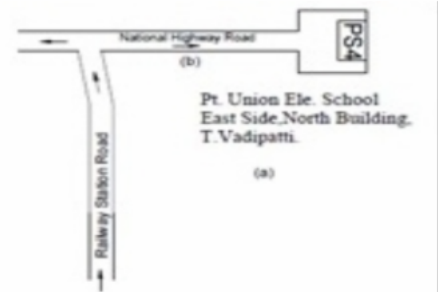

Key MAP View

(a) Land marks
(b) Road Names