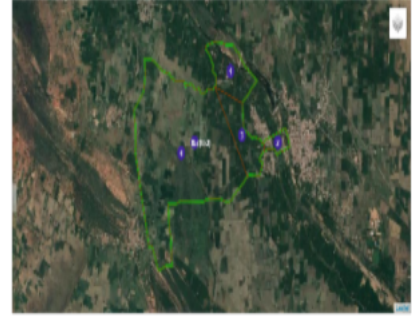

Nazri Naksha

Google Map View