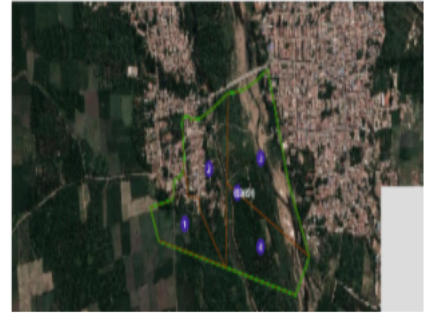

Nazri Naksha

Google Map View