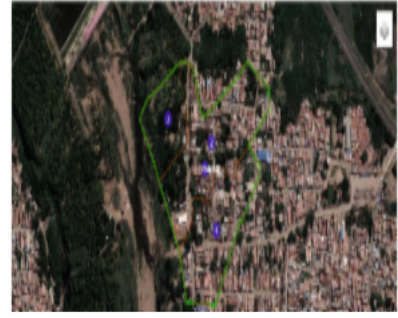

Nazri Naksha

Google Map View