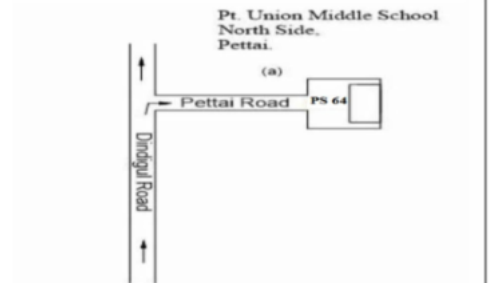

Cad View

Key MAP View

Minimum Basic Facility (Please -)	Water	Ramp	Plug Points	Toilet	Health Care
	✓	✓	✓	✓	✓

(a) Land marks
(b) Road Names