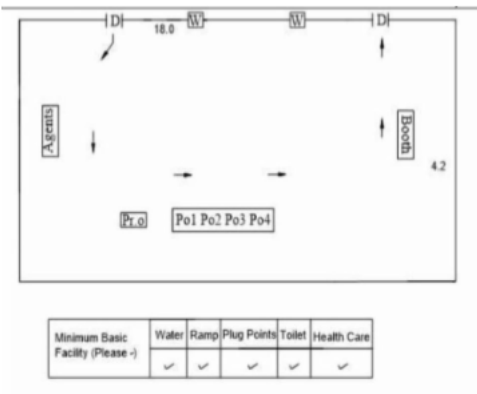

Nazri Naksha

Google Map View

Polling Station Building Front View

Polling Station Front View

Cad View

Key MAP View