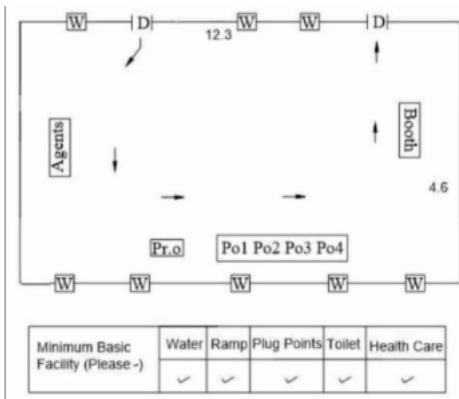

Nazri Naksha

Google Map View

Polling Station Building Front View

Polling Station Front View

Cad View

Key MAP View