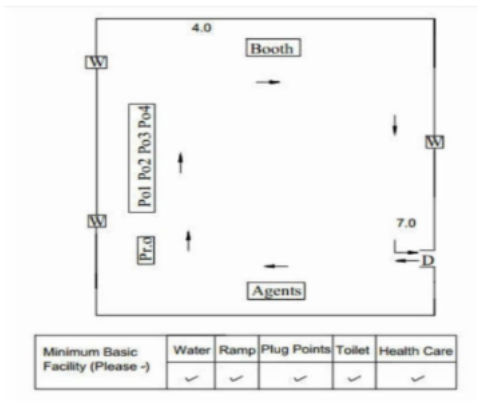

Nazri Naksha

Google Map View

Polling Station Building Front View

Polling Station Front View

Cad View

Key MAP View