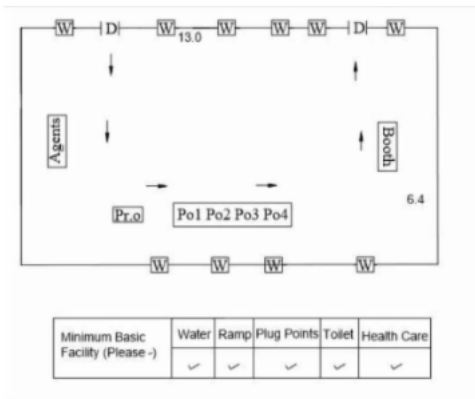

Nazri Naksha

Google Map View

Polling Station Building Front View

Polling Station Front View

Cad View

Key MAP View