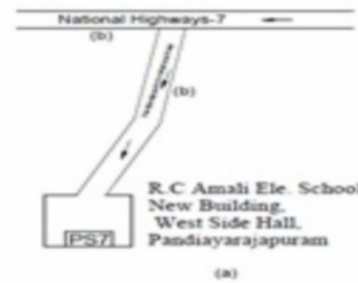

Cad View

Key MAP View

Minimum Basic Facility (Please -)	Water	Ramp	Plug Points	Toilet	Health Care
	✓	✓	✓	✓	✓

- (a) Land marks
- (b) Road Names