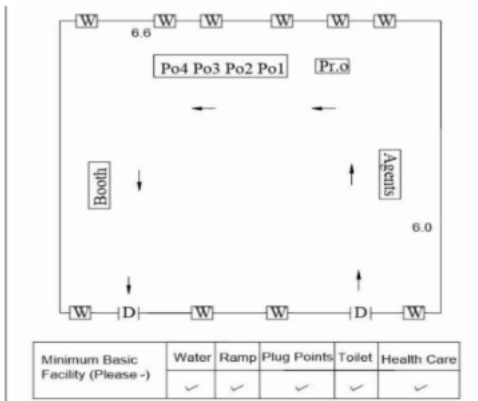

Nazri Naksha

Google Map View

Polling Station Building Front View

Polling Station Front View

Cad View

Key MAP View