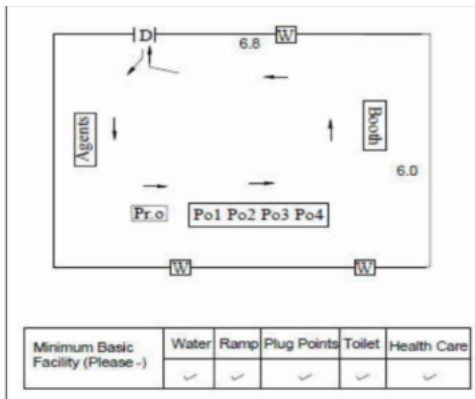

Nazri Naksha

Google Map View

Polling Station Building Front View

Polling Station Front View

Cad View

Key MAP View