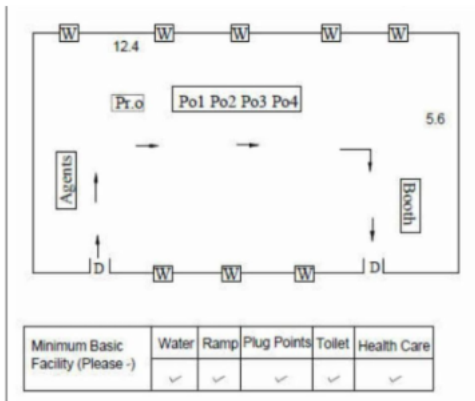

Nazri Naksha

Google Map View

Polling Station Building Front View

Polling Station Front View

Cad View

Key MAP View