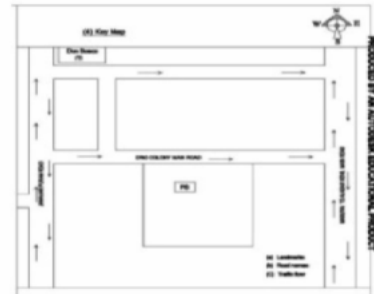

Google Map View

Polling Station Building Front View

Polling Station Front View

Cad View

Key MAP View

Minimum Basic Facility (Phase -)	Water	Ramp	Plug Points	Toilet	Healthcare
	✓	✓	✓	✓	✓

- (a) Landmarks
- (b) Road names
- (c) Traffic flow