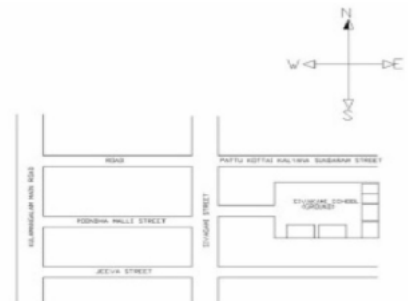

Key MAP View

- (a) Landmarks
- (b) Road names
- (c) Traffic flow