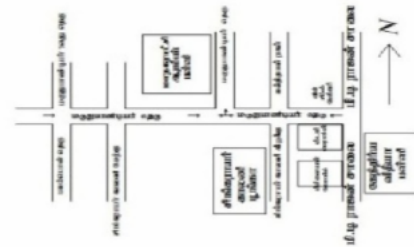

வாக்காளர் பதிவு அலுவலரின்
கையொப்பம்

Nazri Naksha

Google Map View

Polling Station Building Front View

Polling Station Front View

Cad View

Key MAP View

| Minimum Basic Facility (Panna-1) | Water | Ramp | Plug Points | Toilet | Healthcare |
|----------------------------------|-------|------|-------------|--------|------------|
| | ✓ | ✓ | ✓ | ✓ | ✓ |