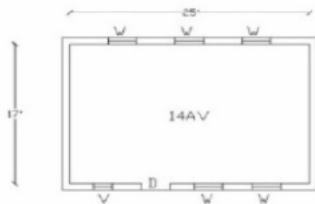

Cad View

Key MAP View

Minimum Basic Facility (Please ✓)	Water	Ramp	Plug Points	Toilet	Healthcam
	✓	✓	✓	✓	✓

- (a) Landmarks
- (b) Road names
- (c) Traffic flow