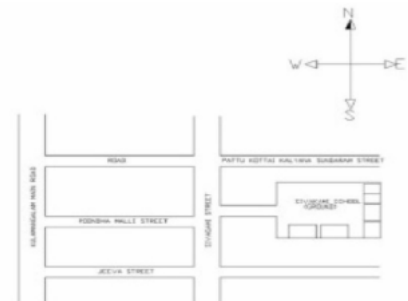

Cad View

Key MAP View

Minimum Basic Facility (Please ✓)	Water	Ramp	Plug Points	Toilet	Healthcam
	✓	✓	✓	✓	✓

- (a) Landmarks
- (b) Road names
- (c) Traffic flow