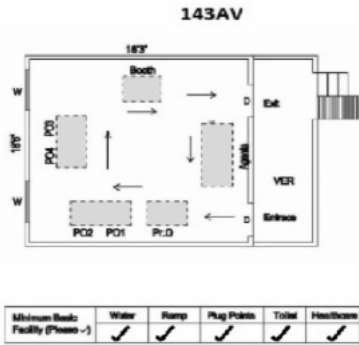

Nazri Naksha

Google Map View

Polling Station Building Front View

Polling Station Front View

Cad View

Key MAP View

- (a) Landmarks
- (b) Road names
- (c) Traffic flow