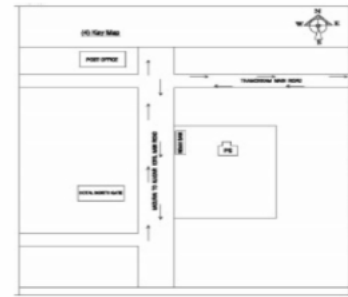

Cad View

Key MAP View

- (a) Landmarks
- (b) Road names
- (c) Traffic flow