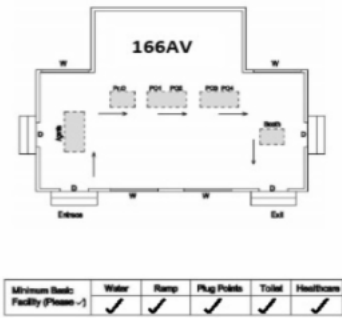

Cad View

Key MAP View

- (a) Landmarks
- (b) Road names
- (c) Traffic flow