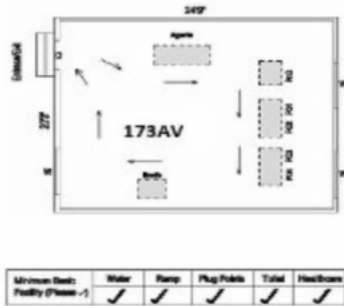

Cad View

Key MAP View

(a) Landmarks
(b) Road names
(c) Traffic flow