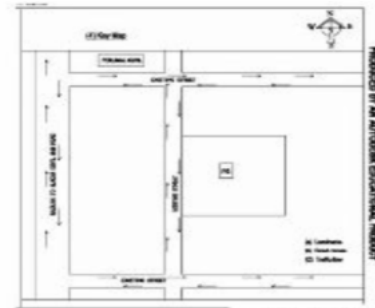

Cad View

Key MAP View

(a) Landmarks
(b) Road names
(c) Traffic flow