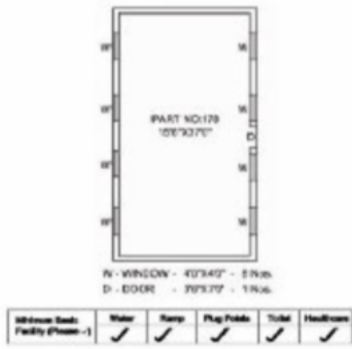

Nazri Naksha

Google Map View

Polling Station Building Front View

Polling Station Front View

Cad View

Key MAP View

- (a) Landmarks
- (b) Road names
- (c) Traffic flow