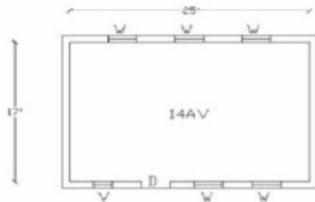

Google Map View

Polling Station Building Front View

Polling Station Front View

Cad View

Minimum Basic Facility (Panna -)	Water	Ramp	Plug Points	Toilet	Healthroom
	✓	✓	✓	✓	✓

Key MAP View

- (a) Landmarks
- (b) Road names
- (c) Traffic flow