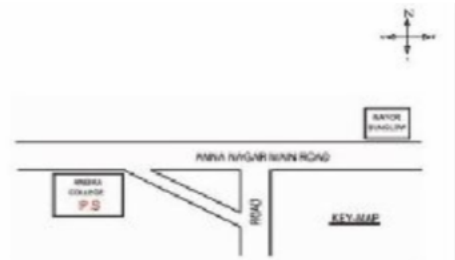

Key MAP View

(a) Landmarks
(b) Road names
(c) Traffic flow