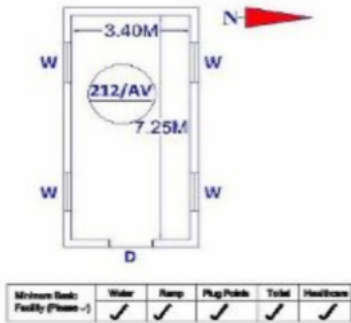

Nazri Naksha

Google Map View

Polling Station Building Front View

Polling Station Front View

Cad View

Key MAP View

- (a) Landmarks
- (b) Road names
- (c) Traffic flow