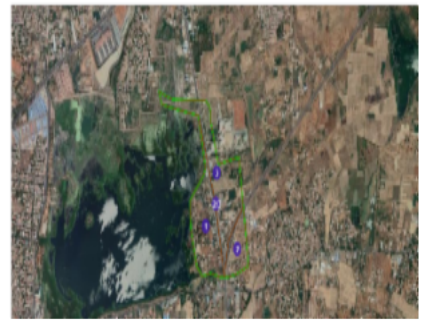

Nazri Naksha

Google Map View