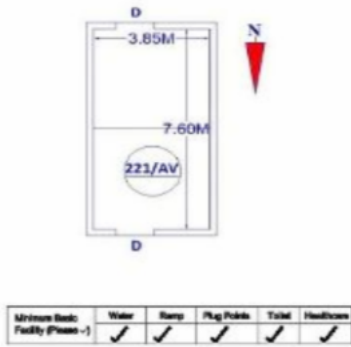

Nazri Naksha

Google Map View

Cad View