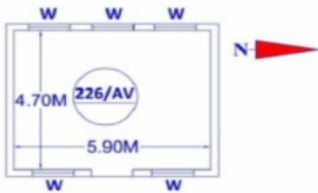

Google Map View

Polling Station Building Front View

Polling Station Front View

Cad View

Key MAP View

Minimum Basic Facility (Passes -)	Water	Ramp	Plug Points	Toilet	Heel/beam
	✓	✓	✓	✓	✓

- (a) Landmarks
- (b) Road names
- (c) Traffic flow