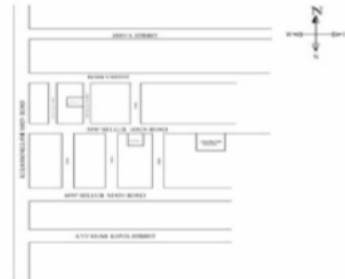

Google Map View

Polling Station Building Front View

Polling Station Front View

Cad View

Key MAP View

Minimum Basic Facility (Please ✓)	Water	Ramp	Plug Points	Toilet	Healthcare
	✓	✓	✓	✓	✓

- (a) Landmarks
- (b) Road names
- (c) Traffic flow