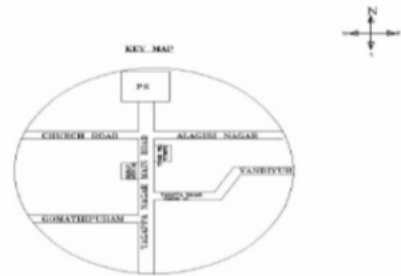

Key MAP View

- (a) Landmarks
- (b) Road names
- (c) Traffic flow