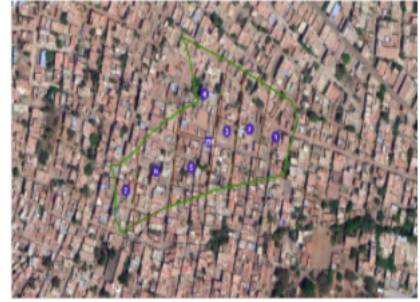

Nazri Naksha

Google Map View