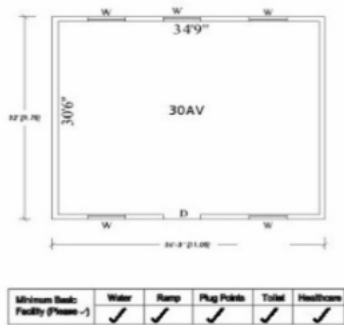

Nazri Naksha

Google Map View

Polling Station Building Front View

Polling Station Front View

Cad View

Key MAP View