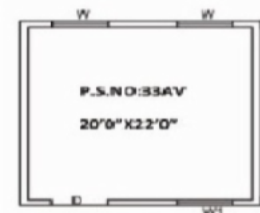

Google Map View

Polling Station Building Front View

Polling Station Front View

Cad View

Key MAP View

D - DOOR - 4'0"X7'0" - 1 Nos.
W - WINDOW - 4'0"X4'0" - 3 Nos.

Minimum Basic Facility (Please -)	Water	Ramp	Plug Points	Toilet	Healthcare
	✓	✓	✓	✓	✓