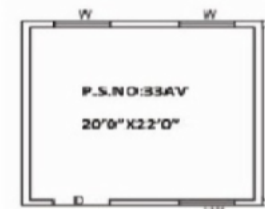

Google Map View

Polling Station Building Front View

Polling Station Front View

Cad View

D - DOOR - 4'0"X7'0" - 1 Nos.
W - WINDOW - 4'0"X4'0" - 3 Nos.

Minimum Book Facility (Please -)	Water	Ramp	Plug Points	Toilet	Healthcare
	✓	✓	✓	✓	✓