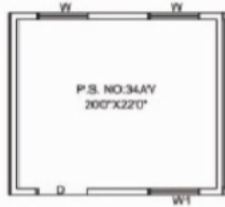

Google Map View

Polling Station Building Front View

Polling Station Front View

Cad View

Key MAP View

D - DOOR - 4'0"X4'0" - 1 Nos.
W - WINDOW - 4'0"X4'0" - 3 Nos.

Minimum Basic Facility (Pisano -)	Water	Ramp	Plug Points	Toilet	Handwash
	✓	✓	✓	✓	✓