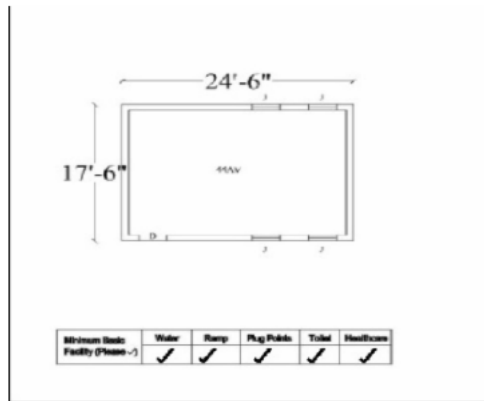

Nazri Naksha

Google Map View

Polling Station Building Front View

Polling Station Front View

Cad View

Key MAP View