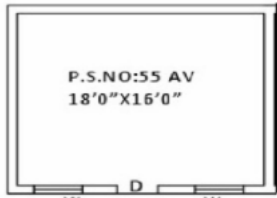

Cad View

D - DOOR - 3'0"X7'0" - 1 Nos.
W - WINDOW - 3'6"X4'6" - 2 Nos.

Minimum Basic Facility (Please -)	Water	Ramp	Plug Points	Toilet	Handwash
	✓	✓	✓	✓	✓