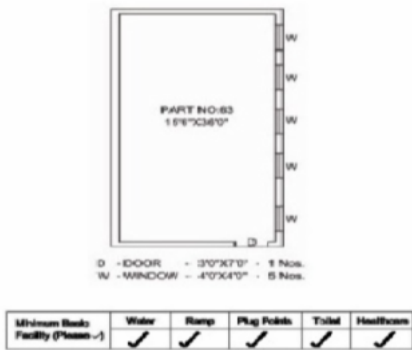

Nazri Naksha

Google Map View

Polling Station Building Front View

Polling Station Front View

Cad View

Key MAP View

- (a) Landmarks
- (b) Road names
- (c) Traffic flow