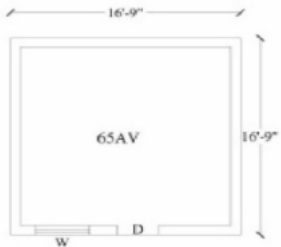

Google Map View

Polling Station Building Front View

Polling Station Front View

Cad View

Minimum Basic Facility (Panna-1)	Water	Ramp	Plug Points	Toilet	Healthcam
	✓	✓	✓	✓	✓

Key MAP View

- (a) Landmarks
- (b) Road names
- (c) Traffic flow