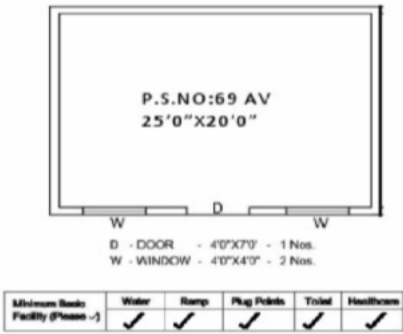

Cad View

Key MAP View

- (a) Landmarks
- (b) Road names
- (c) Traffic flow