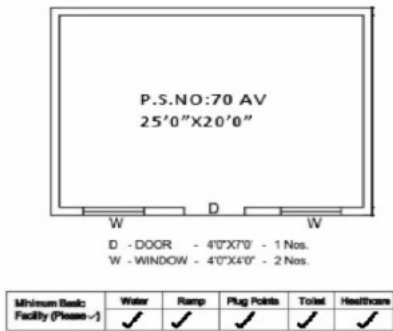

Cad View

Key MAP View

- (a) Landmarks
- (b) Road names
- (c) Traffic flow