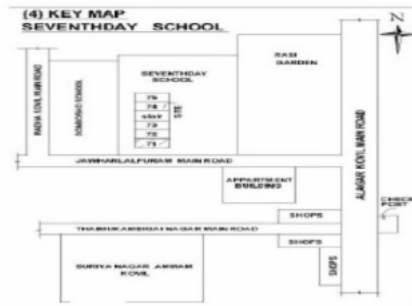

Google Map View

Polling Station Building Front View

Polling Station Front View

Cad View

Key MAP View

Minimum Basic Facility (Planned)	Water	Ramp	Plug Points	Toilet	Healthcare
	✓	✓	✓	✓	✓

- (a) Landmarks
- (b) Road names
- (c) Traffic flow